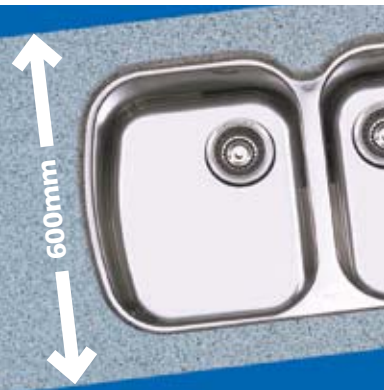

www.oliverisinks.com

Monet Undermount | Style for the solid surface

The Monet Undermount collection of stainless steel sinks have been designed to fit a standard 600mm solid surface bench top without compromising Oliveri's legendary style and practicality. The intelligent design and range of genuine Oliveri accessories allows you to enjoy all the benefits of a smooth-surface bench top combined with the sophistication of an Oliveri sink.

AC73 Stainless Utility Tray
Extend the versatility of your Monet sink.

Accessory Lip
Suits Oliveri's custom designed accessories.

The Perfect Fit
Undermounts into a standard 600mm bench top.

Included Accessories

Features

Tap Landing

The mixer tap is only mounted through the solid area of the bench top. This makes the tap easier to install and more stable when fitted.

Bridge

The bowls of the Oliveri Undermount Collection are joined by a solid supporting bridge. This means there are no weak areas between bowls.

Off Centre Outlets

Oliveri designers have placed the drain outlets towards the rear of the bowl to give you the maximum amount of useable space below the sink.

18/10 Stainless Steel

Oliveri sinks are manufactured from genuine 18/10, 304 grade stainless steel, for optimum hygiene and durability.